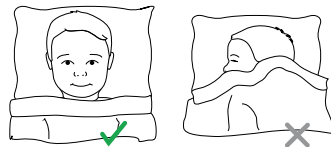

BNT050

1 Taking a measurement

Aim between eyebrows.

Maximum distance.

Keep head still.

Keep thermometer in correct position.

2 Temperature taking tips

Before measurement: Keep thermometer in room temperature for 10 minutes and individual indoors for 30 minutes.